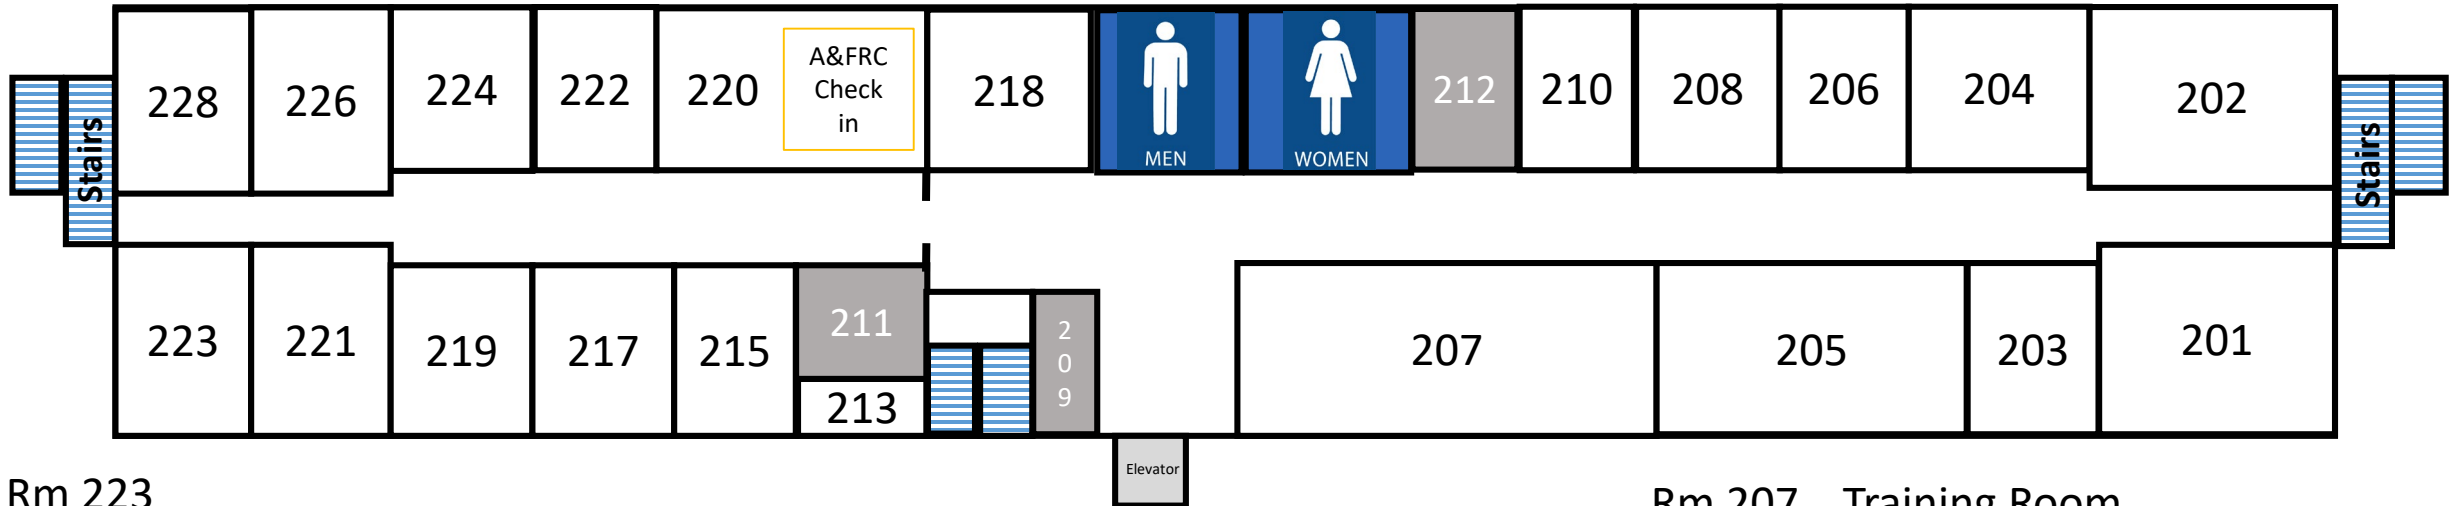

432 SPTS Consolidated Support Center (Bldg 24)

- Rm 228
- Rm 226 Airmen & Family Readiness Chief
- Rm 224
- Rm 222 Family Child Care/Career Assistance
- Rm 220 A&FRC Reception
- Rm 218 Breakroom

Second Floor

- Rm 210 432 CSS
- Rm 208 432 CSS
- Rm 206 UDM/SIPR Cafe
- Rm 204 SPTS First Sergeant
- Rm 202 SPTS Commander

- Rm 223
- Rm 221
- Rm 219
- Rm 217 Information Protection
- Rm 215 A&FRC Admin Office
- Rm 211

- Rm 207 Training Room
- Rm 205 SPTS Conference Room
- Rm 203 SPTS Deputy Commander
- Rm 201 SPTS Chief Enlisted Manager